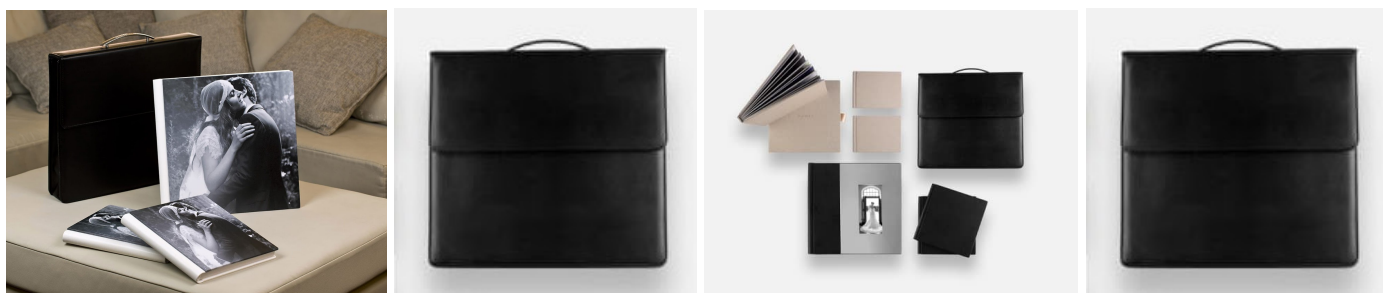

MALLETTE

Délai de production : 7 jours ouvrés

Tailles et matières

Matières Basik	25x40cm 10x16"	30x30cm 12x12"	30x40cm 12x16"	35x40cm 14x16"	35x45cm 14x18"	40x40cm 16x16"	40x50cm 16x20"
BK001	n.d.	✓	n.d.	n.d.	n.d.	n.d.	n.d.
BK002	n.d.	✓	n.d.	n.d.	n.d.	n.d.	n.d.
BK003	n.d.	✓	n.d.	n.d.	n.d.	n.d.	n.d.
BK005	n.d.	✓	n.d.	n.d.	n.d.	n.d.	n.d.
BK009	n.d.	✓	✓	✓	✓	✓	✓
BK010	✓	✓	✓	✓	✓	✓	✓
BK014	✓	✓	✓	✓	✓	n.d.	n.d.
BK016	✓	✓	n.d.	n.d.	n.d.	n.d.	n.d.
BK023	✓	✓	✓	n.d.	n.d.	n.d.	n.d.
BK024	✓	✓	✓	n.d.	n.d.	n.d.	n.d.
BK029	✓	✓	✓	✓	n.d.	n.d.	n.d.
BK033	✓	✓	✓	✓	n.d.	n.d.	n.d.
BK073	✓	✓	✓	✓	n.d.	n.d.	n.d.
BK138	n.d.	✓	n.d.	n.d.	n.d.	n.d.	n.d.
BK139	n.d.	✓	n.d.	n.d.	n.d.	n.d.	n.d.

Mallette

- Mallette en matière Basik uniquement disponible dans certaines couleurs selon la taille
- Fermeture magnétique et poignée en métal