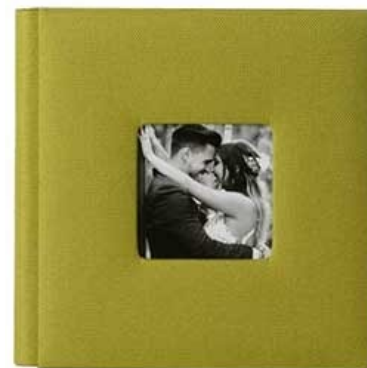

K203 (only available for the main album)

- Padded cover with round spine
- Ginza materials
- Same material in front and back
- Photo 6x6 cm (2x2") or 10x10 cm (4x4") depending on the album size
- Lustre paper with glossy lamination

TECHNICAL INFORMATION

- All files must be sent in JPEG with 200 DPI with color profile sRGB IEC61966-2.1
- You should only send files for the main album from which we make the proportional reduction for the copies of parents
- The design can be made on [KoyDesign.it](#) (KDI) integrated into our ordering process and completely free
- Our templates are also available in [Smart Albums](#), [Fundy Designer](#) and [Album Stomp](#)
- If you prefer you can also use Photoshop with the help of our templates available for download on [My.KoyLab](#)
- The templates already include a 5 mm cut-off margin in which you should not place any important elements of the image